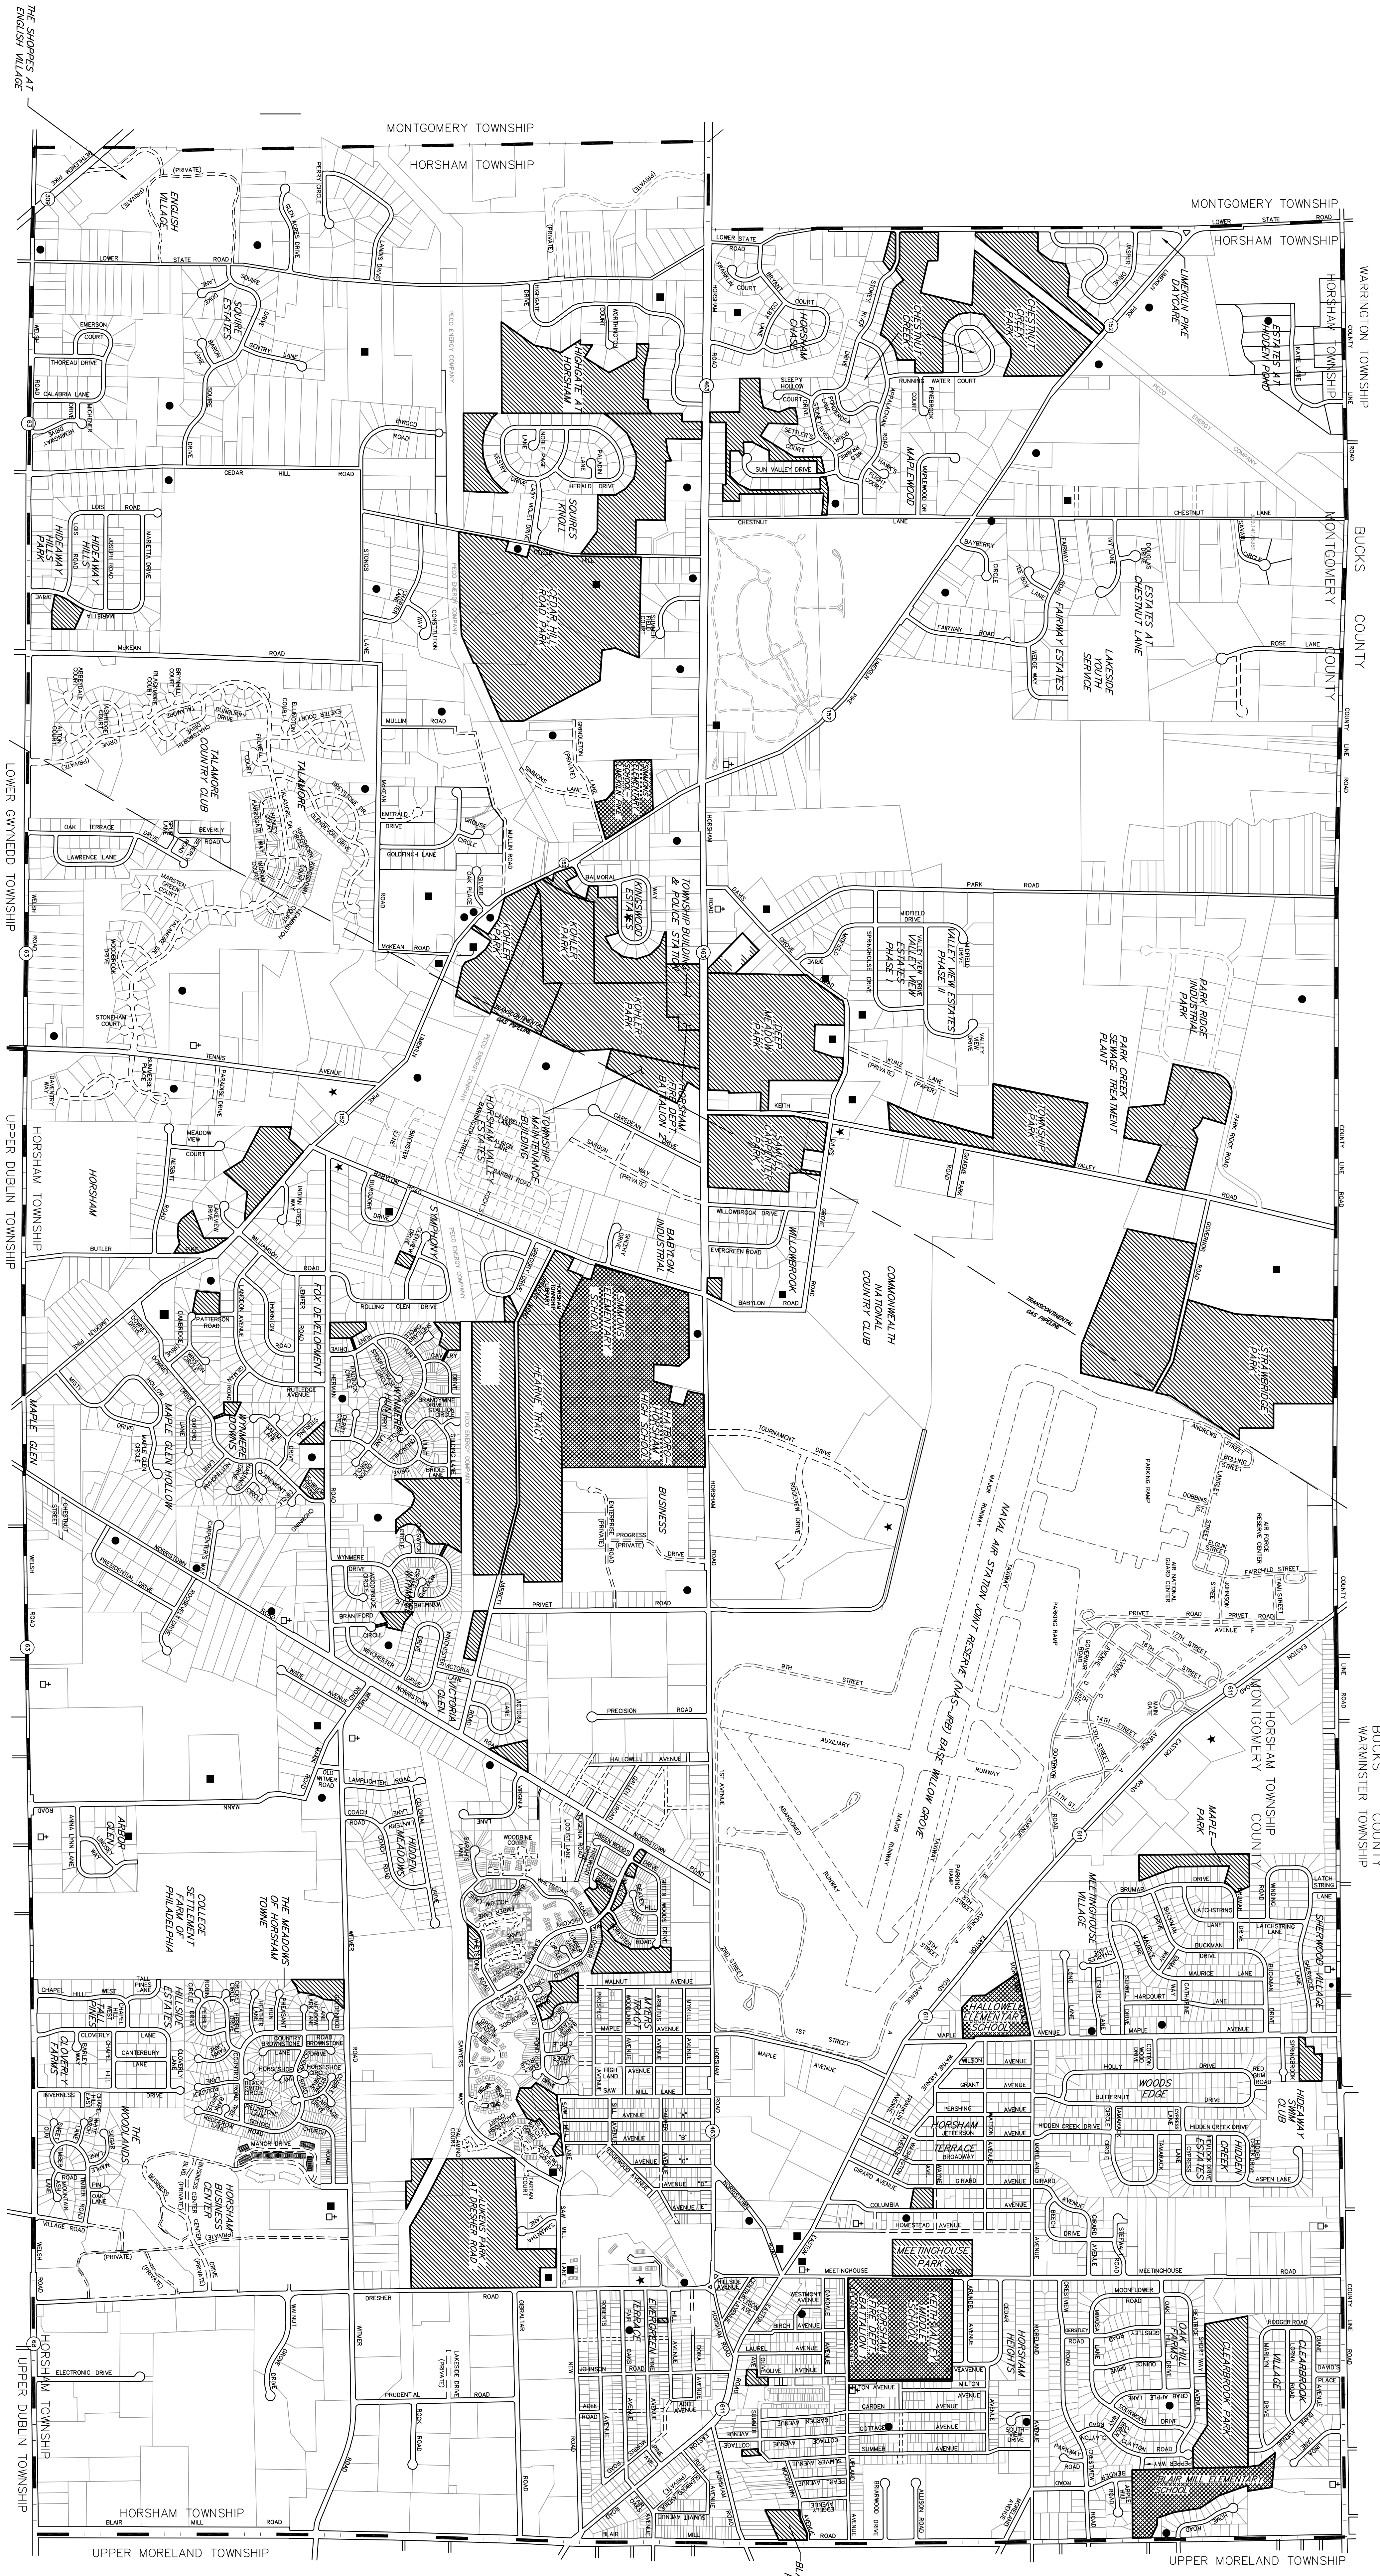

COMMUNITY MAP HORSHAM TOWNSHIP MONTGOMERY COUNTY, PENNSYLVANIA

LEGEND

	MUNICIPAL PROPERTY		HISTORIC SITE - CLASS I
	AIRPORT-ROADSIDE COMM. SERVICE PROPERTY		HISTORIC SITE - CLASS II
	STATE ROUTE		HISTORIC SITE - CLASS III
	CENTER		RESOLUTION OF LAND DEVELOPMENT (LAWRENCE AND/OR OTHER COMMUNITY)
	RAIL		
	TOWNSHIP BOUNDARY		
	PAVED/UNPAVED STREET		

GENERAL NOTES:
1. PLAN CREATED FROM ORIGINATOR'S MATERIALS. JMC. MAPS. 2008. 2008. 1994.

DATE:	
REVISION:	
DESCRIPTION:	
BY:	

COMMUNITY MAP

HORSHAM TOWNSHIP

SITuated IN
HORSHAM TOWNSHIP
MONTGOMERY COUNTY, PENNSYLVANIA
PREPARED FOR
THE TOWNSHIP OF HORSHAM
1025 HORSHAM ROAD
HORSHAM, PENNSYLVANIA 19044